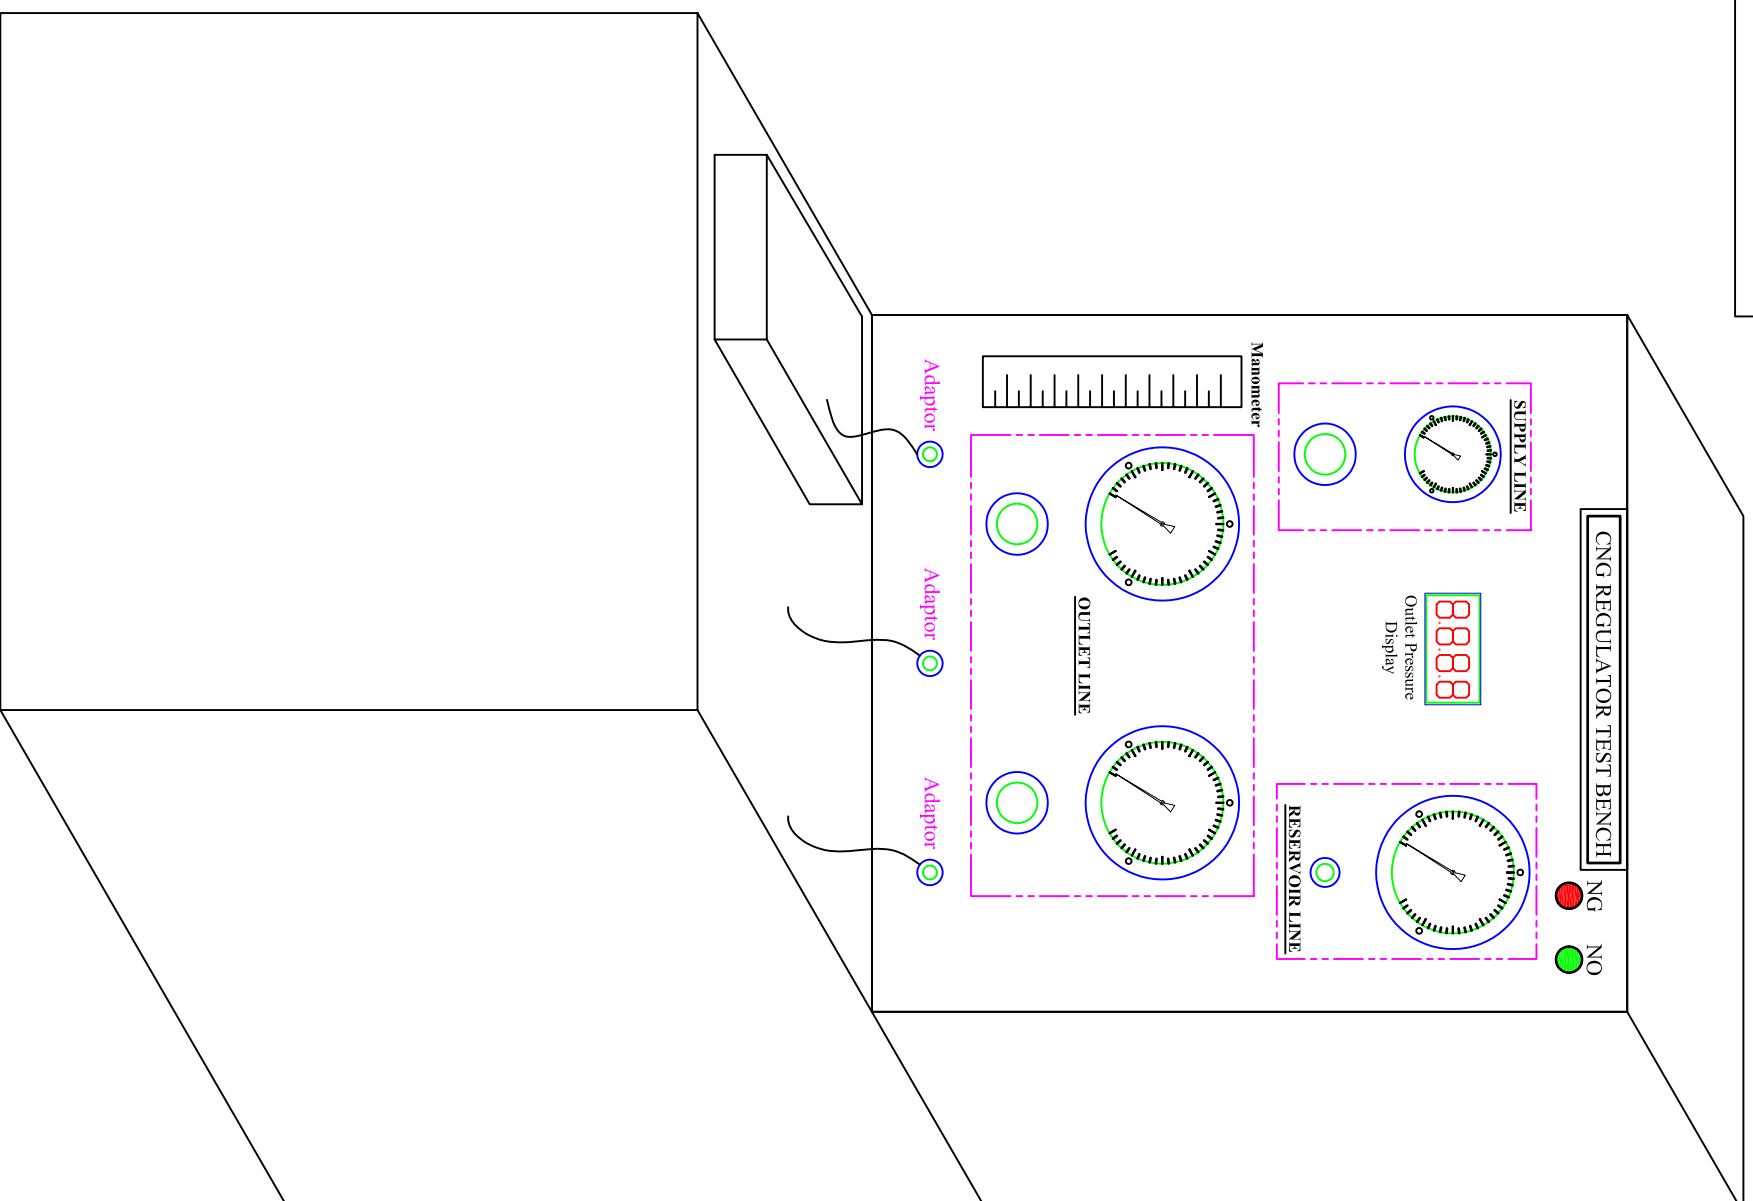

THIS DWG. IS SOLE PROPERTY OF NEOMETRIX ENGINEERING PVT. LTD.
 UNAUTHORISED USE OF THIS DWG. OR MAKING PRODUCT AS PER THIS DWG.
 WITHOUT OUR PERMISSION OR ANY OTHER MISUSE IS NOT PERMITTED.

Note:-
 This is tentative drawing and subject to change.

NEOMETRIX
www.neometrixtechnology.com

NEOMETRIX ENGG. PRIVATE LIMITED
 D-115, SECTOR-63, NOIDA-201301 (U.P.),
 Tel. Phone No.- 0120-4264505
 Fax No.- 0120-4264505
 E-Mail: Contact@neometrix.in

MAIN TITLE	CNG REGULATOR TEST BENCH			O.A No.	
SUB - TITLE	PANEL DIAGRAM			CROSS REF. DOC.	-
CODE	HA00052			CUSTOMER DWG. REF. No.	
CUSTOMER	Tata Motors, Lucknow			NOTES	
END USER	Tata Motors, Lucknow				
APPLICATION					
PROJECTION	DRAWN BY & DATE	SK	20/08/2008	SIZE	A4
	CHECKED BY & DATE	GG	20/08/2008	SCALE	NTS
	APPROVED BY & DATE	SPS	20/08/2008	SHEET No. OF	01 01
					T-PP-MDWG-HA0052
					Rev.
					01